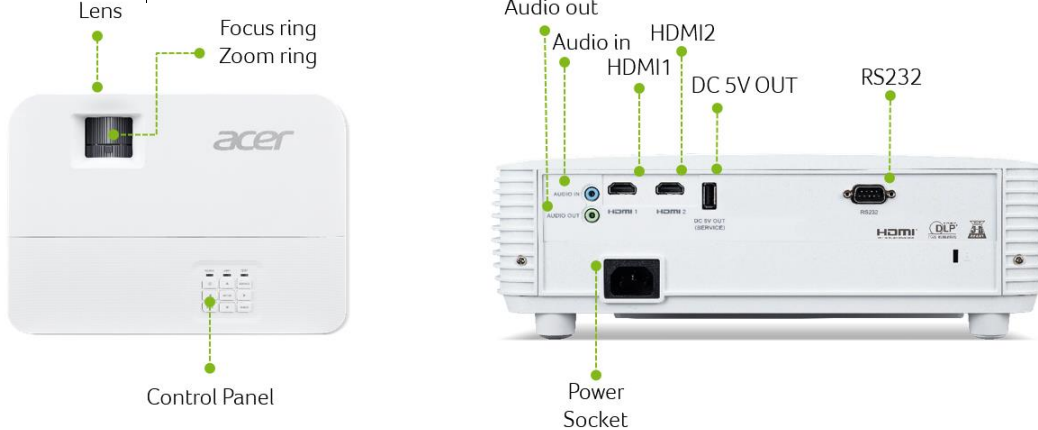

Brightness

Dynamic black

Lamp life

Product Specifications

Model name	X1529HK
Projection system	DLP®
Resolution	Full HD (1,920 x 1,080)
Brightness	4,500 ANSI Lumens (Standard), 3,600 ANSI Lumens (ECO) (Compliant with ISO 21118 standard)
Aspect ratio	16:9 (Native), 4:3 (Supported)
Contrast ratio	10,000:1 Dynamic Black
Throw ratio	1.50 ~ 1.65 (62"@2m)
Zoom ratio	1.1X
Projection lens	F = 2 ~ 2.05, F = 15.85mm ~ 17.44mm Manual Zoom & Focus
Lamp life	4,000 Hours (Standard), 10,000 Hours (ECO), 20,000 Hours (EcoPro)
Noise level	29 dBA (ECO)
Audio	3W x 1
Input interface	HDMI1.4a (Video, Audio, HDCP1.4) x 2 PC Audio (Stereo mini jack) x 1
Output interface	PC Audio (Stereo mini jack) x 1 DC Out (5V/1.5A, USB Type A) x 1
Control interface	USB A ((5V/1.5A, USB Type A) x 1 RS232 (D-sub) x 1
Dimensions	322 x 225 x 91 mm (12.7" x 8.9" x 3.6")
Weight	2.6 Kg (5.7 lbs)

Enhanced Usability

- Low input lag
- Wireless Projection (optional)
- 3W built-in speaker
- Acer Display Widget

Installation Flexibility

- Image shift
- Auto Keystone Correction
- Auto Ceiling-mounted Correction
- AC power on
- 24/7 operation

Eco-Friendly Functionality

- Acer EcoProjection reduced up to 60% power consumption.
- Up to 20,000 hours lamp life (EcoPro mode)

ProductView

Optional Accessory

Brightness

4,500 lumens high brightness

4,500 lumens high brightness provides the ability to project crystal clear, vibrant images from a long distance on a large screen even in daytime indoors.